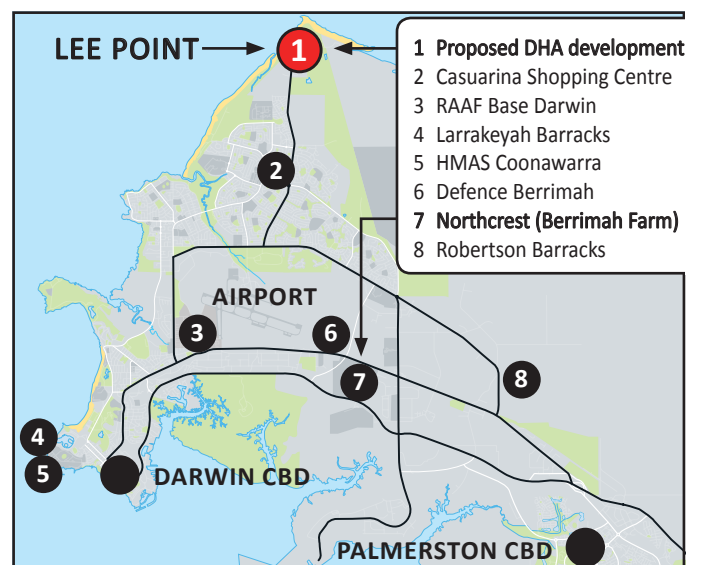

SAVE LEE POINT

www.SaveLeePoint.org.au

Housing at Lee Point is unnecessary and will severely impact on people's enjoyment of this unique area.

Much better housing locations exist which won't lead to habitat loss and an urban sprawl.

A comprehensive Area Plan is needed for the whole of Lee Point before any major development happens.

**There is only one Lee Point,
act now before it's too late.**

PLEASE SIGN THE PETITION

1. Use the QR Code

Using your smartphone camera plus QR app, point your camera at the QR code, tap the pop-up notification. This will take you to the online petition sign up page.

2. Sign online www.SaveLeePoint.org.au